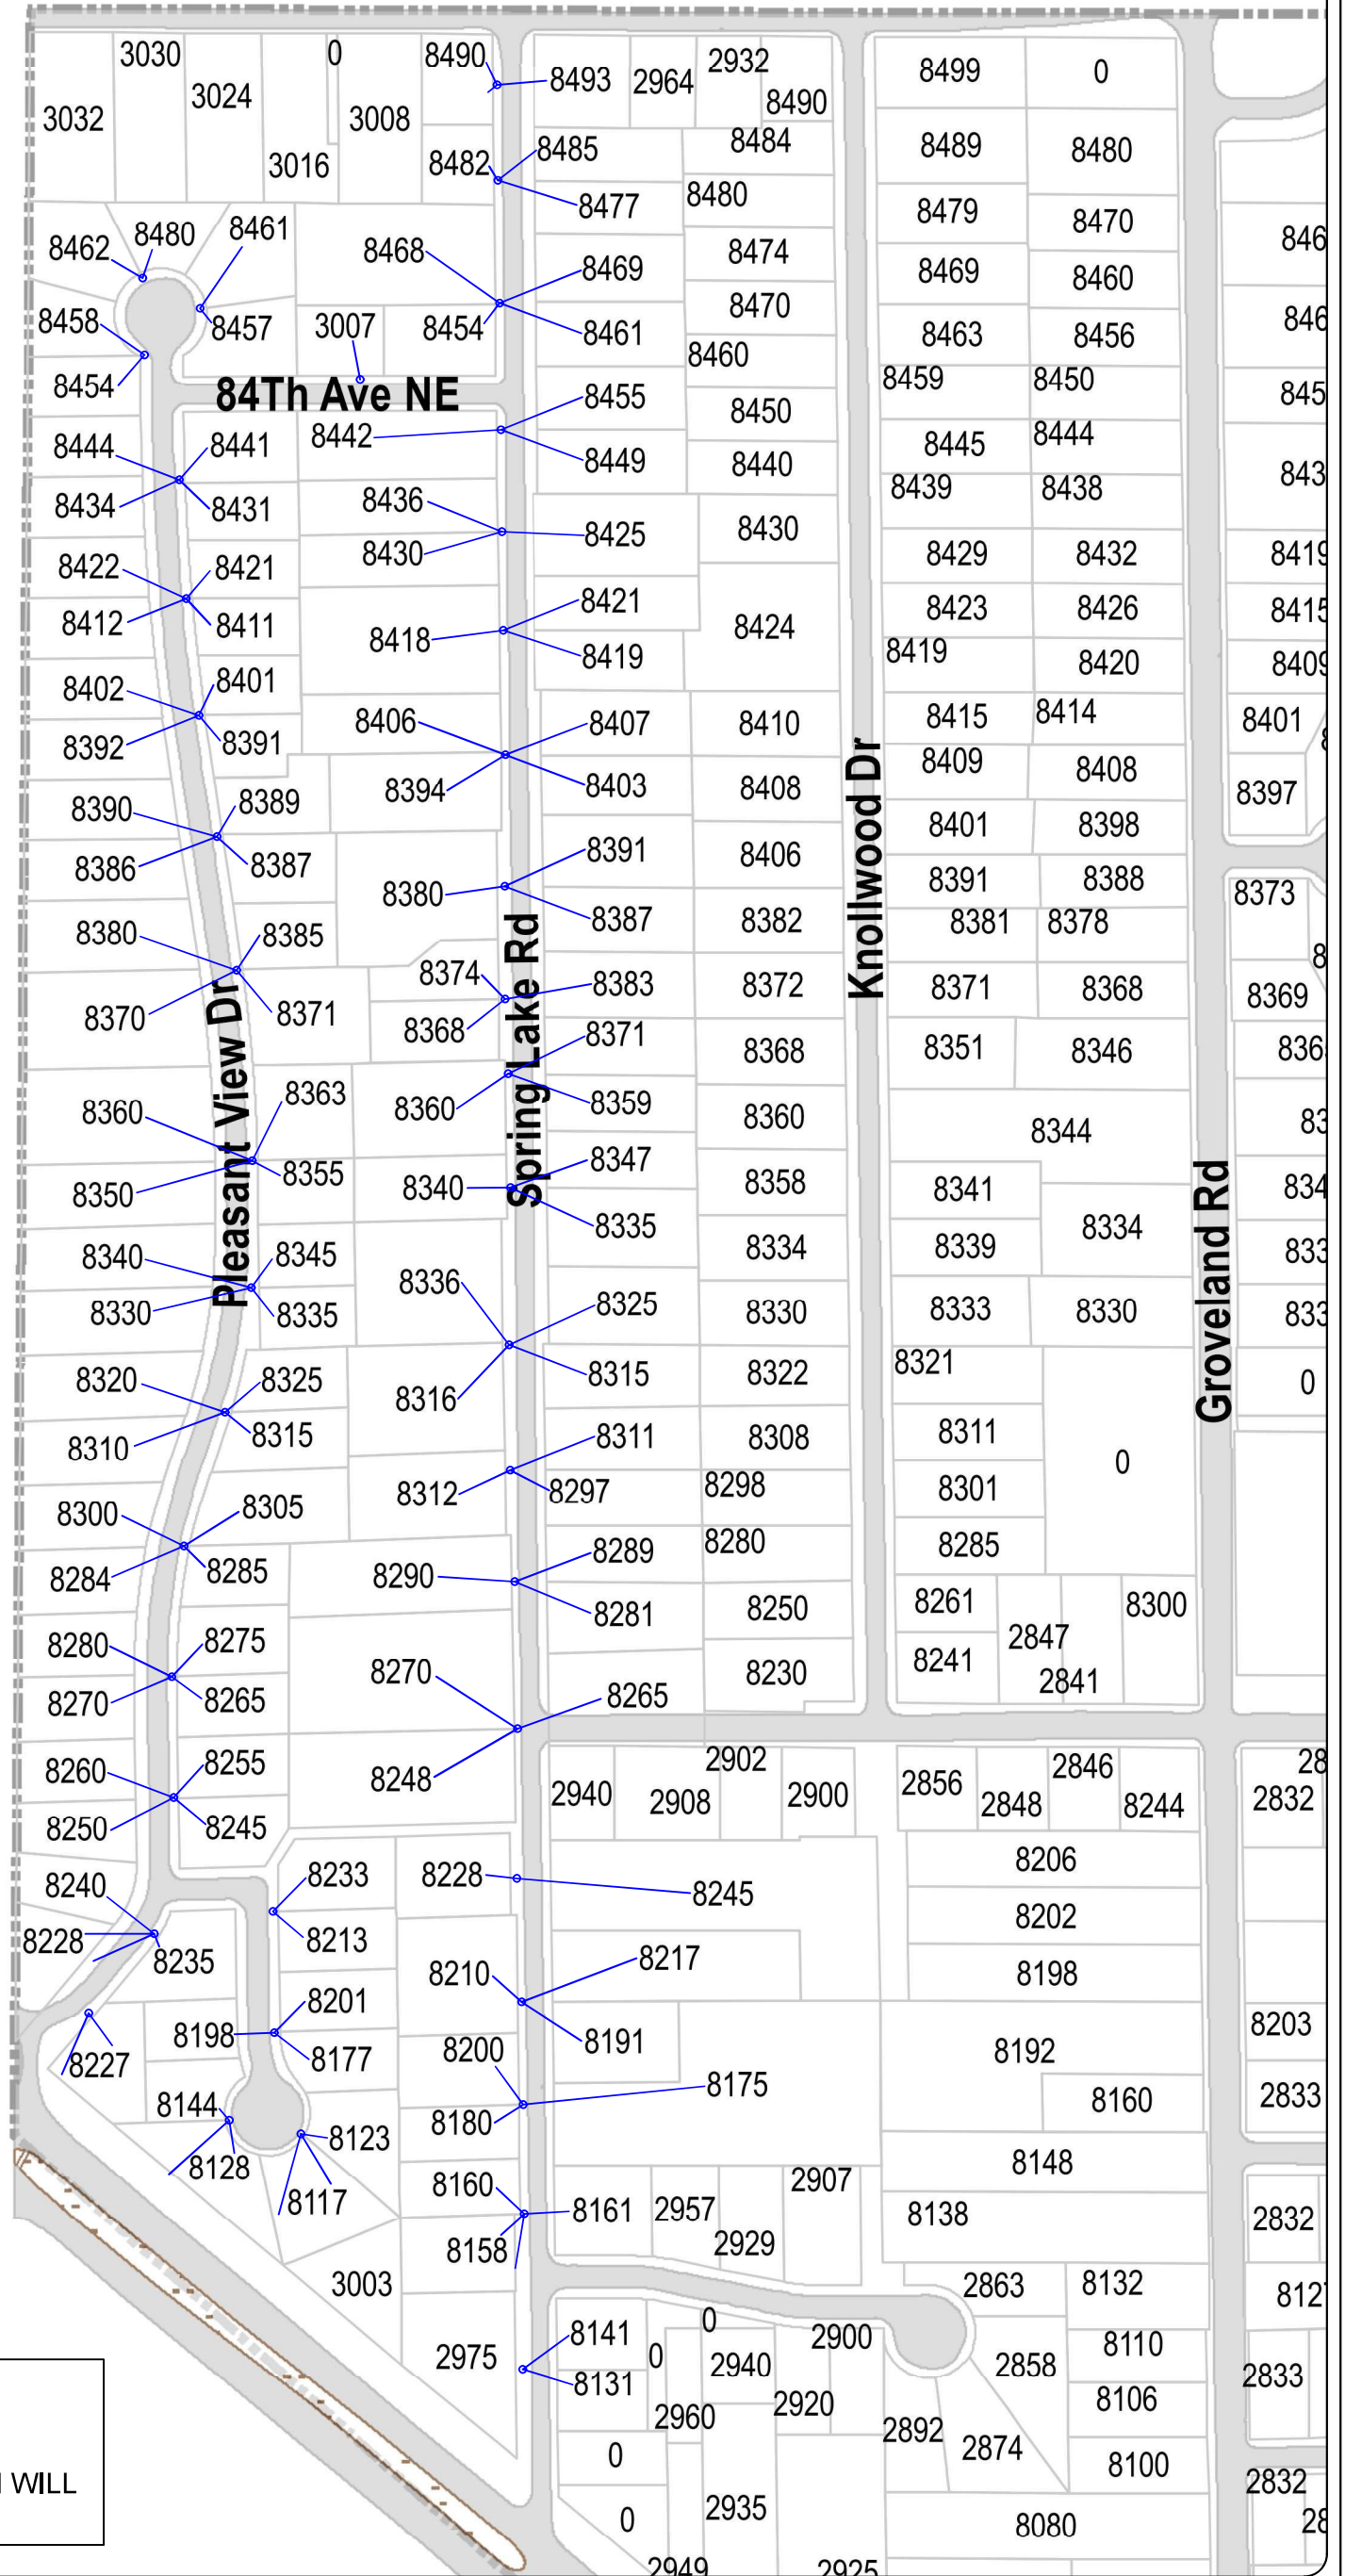

**LEGEND**

- EXISTING MAILBOX POST
- INDICATES THE LOTS WHICH HAVE A BOX ON THE POST

2022 & 2023 STREET PROJECT  
EXISTING MAILBOX LOCATIONS  
AREA J

CITY OF MOUNDS VIEW, MN

DRAWN BY:  
JRH 8/18/2021

REVISED BY:  
(IN) ( \_ / \_ / \_ )  
(IN) ( \_ / \_ / \_ )  
(IN) ( \_ / \_ / \_ )

SHEET  
**1 OF 6**

**LEGEND**

- NEW MAILBOX POST
- INDICATES THE LOTS WHICH WILL HAVE A BOX ON THE POST

2022 & 2023 STREET PROJECT  
PROPOSED MAILBOX LOCATIONS  
AREA J

CITY OF MOUNDS VIEW, MN

DRAWN BY:  
JRH 8/18/2021